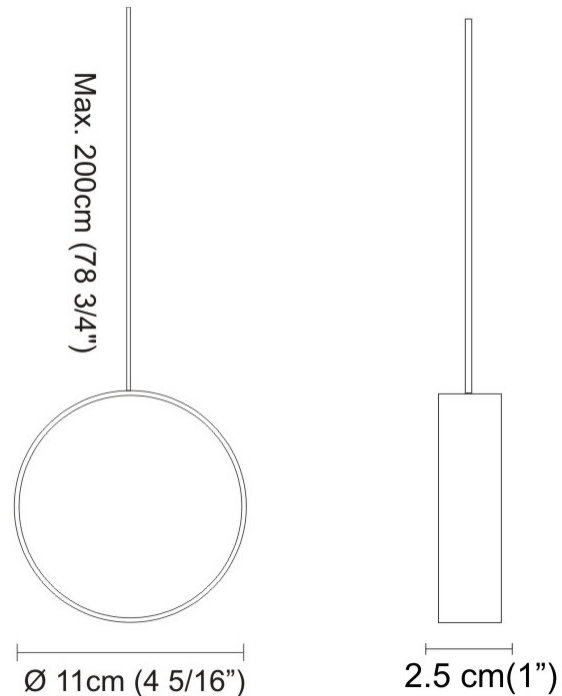

D131057-

base number Finish
Options

1. To build a product code in our configurator select the specify button on the base model # product page
2. To build a manual product code on this datasheet choose from the options listed below in blue font and add the suffix to the base model #

GENERAL

Series: Do Not Disturb
Brand: Knikerboker
Division: Design
Mounting Type: Suspension
Mounting Location: Ceiling
Subcategory: Ambient

PHYSICAL

Shape: Round
Length (mm): 110
Length (in): 4 5/16
Width (mm): 25
Width (in): 1
Max. Overall Height (mm): 2000
Max. Overall Height (in): 78 3/4
Light Distribution: Direct / Indirect
Diffuser: Opal
Fixture Finish: EWH / EBK / MAN / COF / PRD / SLF / GLF / CLF / BRL
Fixture Material: Metal
Cable Details: Silicon Coaxial Cable 1500mm

ELECTRICAL

Lamp Type: LED
Input Wattage (W): 8
Total Output Wattage (W): 7
Dimming: 0-10V Dimming / Phase Dimming (120Vac Only)
Driver Included: Yes
Driver Location: Integrated
Driver Type: Constant Voltage - 120 / 277Vac
Driver Class: Class 2
Input Voltage (V): 120 - 277
Output Voltage (V): 24
Upon Request: (Not included - see components) Remote: 0-10Vdc dimming / (Included) Integral: Phase dimming @120Vac only / Non-dimming 277Vac

LED

Number of LEDs: 1
Color Temperature (°K): 3000
Max. Delivered Lumen (lm): 1000
CRI: >85 CRI
Lamp Life (hrs): 50000

OPTICAL

RATINGS AND CERTIFICATIONS

Certified By: Certified for North American Standards
IP rating: IP20